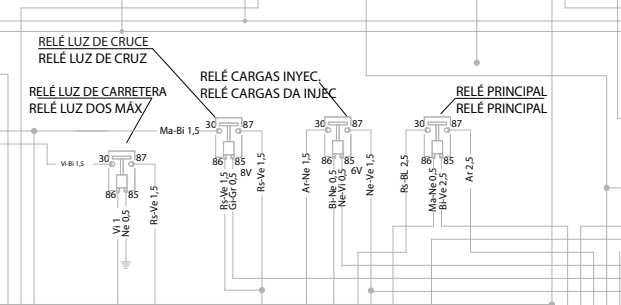

DISPOSITIVO ENCENDIDO ELECTRONICO / DISPOSITIVO DE IGNIÇÃO ELECTRONICA

Table with 2 columns: Component Name and Wire Color/Label.

Table with 2 columns: Component Name and Wire Color/Label.

Table with 2 columns: Component Name and Wire Color/Label.

Table with 2 columns: Component Name and Wire Color/Label.

Legend table for wire color codes.