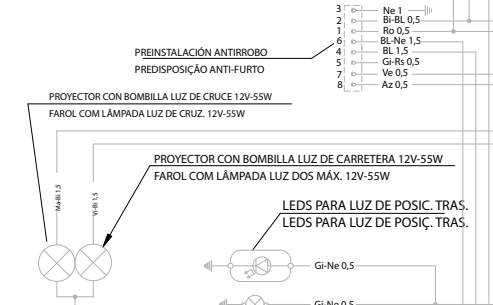

DISPOSITIVO ENCENDIDO ELECTRONICO / DISPOSITIVO DE IGNIÇÃO ELECTRONICA

Table with 2 columns: Component Name and Wire Color/Label.

Table with 2 columns: Component Name and Wire Color/Label.

Table with 2 columns: Component Name and Wire Color/Label.

Table with 2 columns: Component Name and Wire Color/Label.

Legend table for wire color codes.