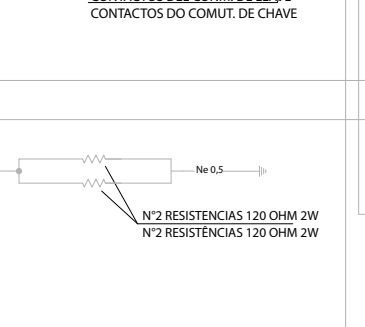

DISPOSITIVO ENCENDIDO ELECTRONICO / DISPOSITIVO DE IGNIÇÃO ELECTRONICA

Table with 2 columns: Component Name and Wire Color/Label.

Table with 2 columns: Component Name and Wire Color/Label.

Table with 2 columns: Component Name and Wire Color/Label.

Table with 2 columns: Component Name and Wire Color/Label.

Legend table for wire color codes.