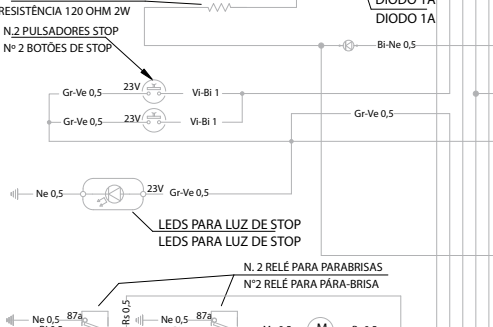

DISPOSITIVO ENCENDIDO ELECTRONICO / DISPOSITIVO DE IGNIÇÃO ELECTRONICA

Table with 2 columns: Component Name and Wire Color/Label.

Table with 2 columns: Component Name and Wire Color/Label.

Table with 2 columns: Component Name and Wire Color/Label.

Table with 2 columns: Component Name and Wire Color/Label.

Legend table for wire color codes.