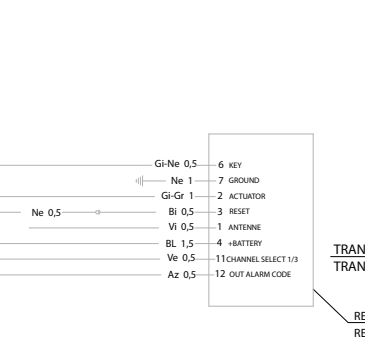

DISPOSITIVO ENCENDIDO ELECTRONICO / DISPOSITIVO DE IGNIÇÃO ELECTRONICA

Table with 2 columns: Component Name and Wire Color/Label.

Table with 2 columns: Component Name and Wire Color/Label.

Table with 2 columns: Component Name and Wire Color/Label.

Table with 2 columns: Component Name and Wire Color/Label.

Legend table for wire color codes.