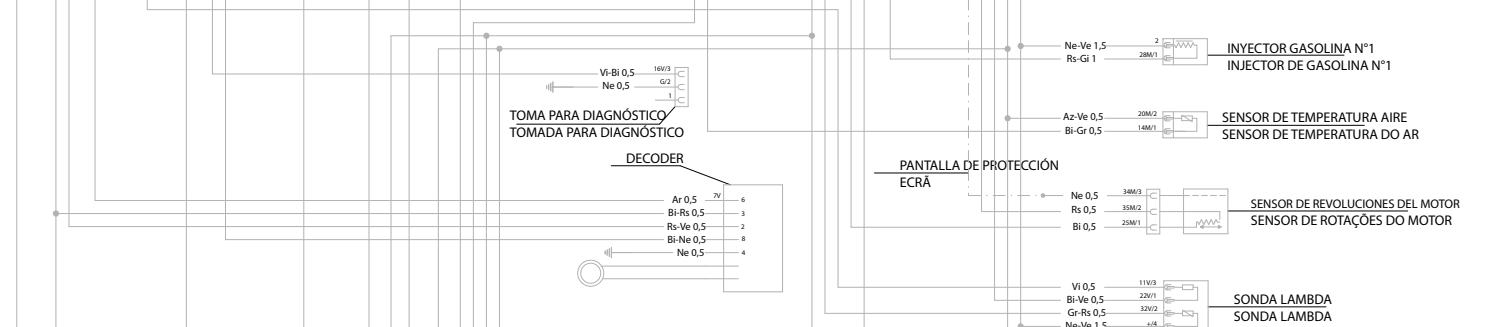

DISPOSITIVO ENCENDIDO ELECTRONICO / DISPOSITIVO DE IGNIÇÃO ELECTRONICA

Table with 2 columns: Component Name and Wire Color/Label.

Table with 2 columns: Component Name and Wire Color/Label.

Table with 2 columns: Component Name and Wire Color/Label.

Table with 2 columns: Component Name and Wire Color/Label.

Legend table for wire color codes.