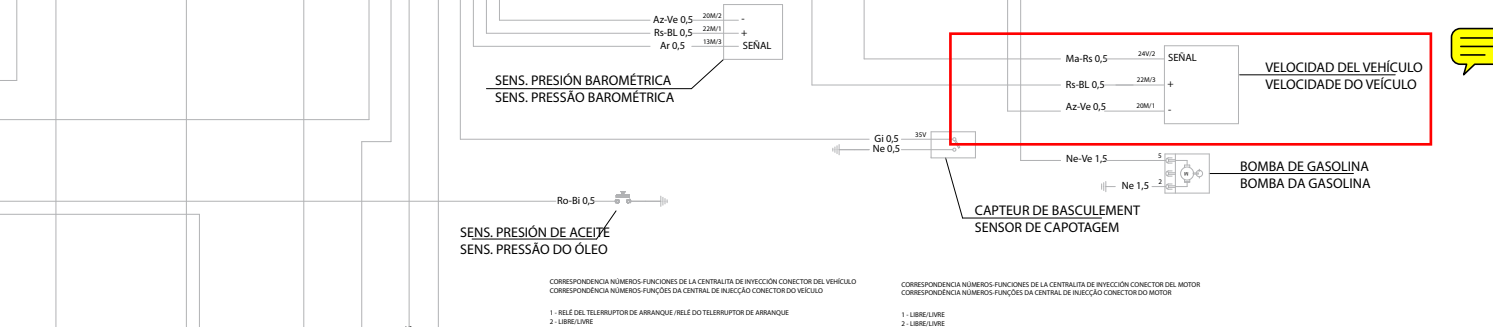

DISPOSITIVO ENCENDIDO ELECTRONICO / DISPOSITIVO DE IGNIÇÃO ELECTRONICA

Table with 2 columns: Component Name and Wire Color/Label.

Table with 2 columns: Component Name and Wire Color/Label.

Table with 2 columns: Component Name and Wire Color/Label.

Table with 2 columns: Component Name and Wire Color/Label.

Legend table for wire color codes.