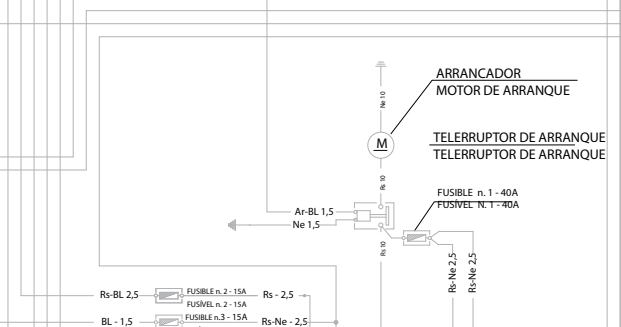

DISPOSITIVO ENCENDIDO ELECTRONICO / DISPOSITIVO DE IGNIÇÃO ELECTRONICA

Table with 2 columns: Component Name and Wire Color/Label.

Table with 2 columns: Component Name and Wire Color/Label.

Table with 2 columns: Component Name and Wire Color/Label.

Table with 2 columns: Component Name and Wire Color/Label.

Legend table for wire color codes.