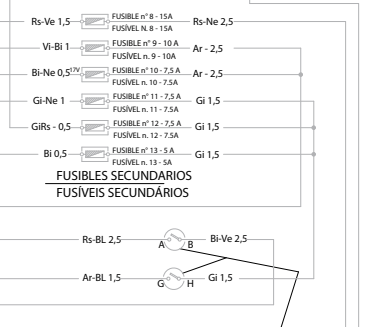

DISPOSITIVO ENCENDIDO ELECTRONICO / DISPOSITIVO DE IGNIÇÃO ELECTRONICA

Table with 2 columns: Component Name and Wire Color/Label.

Table with 2 columns: Component Name and Wire Color/Label.

Table with 2 columns: Component Name and Wire Color/Label.

Table with 2 columns: Component Name and Wire Color/Label.

Legend table for wire color codes.