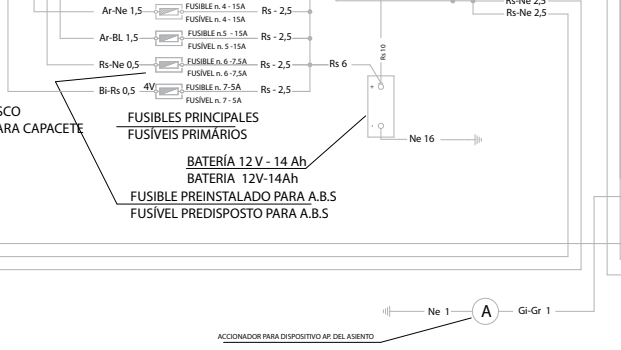

DISPOSITIVO ENCENDIDO ELECTRONICO / DISPOSITIVO DE IGNIÇÃO ELECTRONICA

Table with 2 columns: Component Name and Wire Color/Label.

Table with 2 columns: Component Name and Wire Color/Label.

Table with 2 columns: Component Name and Wire Color/Label.

Table with 2 columns: Component Name and Wire Color/Label.

Legend table for wire color codes.