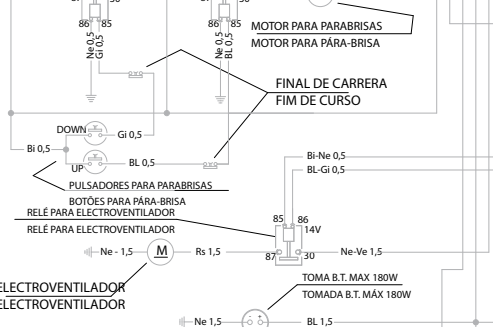

DISPOSITIVO ENCENDIDO ELECTRONICO / DISPOSITIVO DE IGNIÇÃO ELECTRONICA

Table with 2 columns: Component Name and Wire Color/Label.

Table with 2 columns: Component Name and Wire Color/Label.

Table with 2 columns: Component Name and Wire Color/Label.

Table with 2 columns: Component Name and Wire Color/Label.

Legend table for wire color codes.