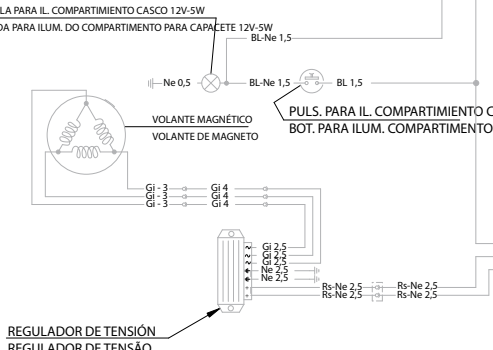

DISPOSITIVO ENCENDIDO ELECTRONICO / DISPOSITIVO DE IGNIÇÃO ELECTRONICA

Table with 2 columns: Component Name and Wire Color/Label.

Table with 2 columns: Component Name and Wire Color/Label.

Table with 2 columns: Component Name and Wire Color/Label.

Table with 2 columns: Component Name and Wire Color/Label.

Legend table for wire color codes.