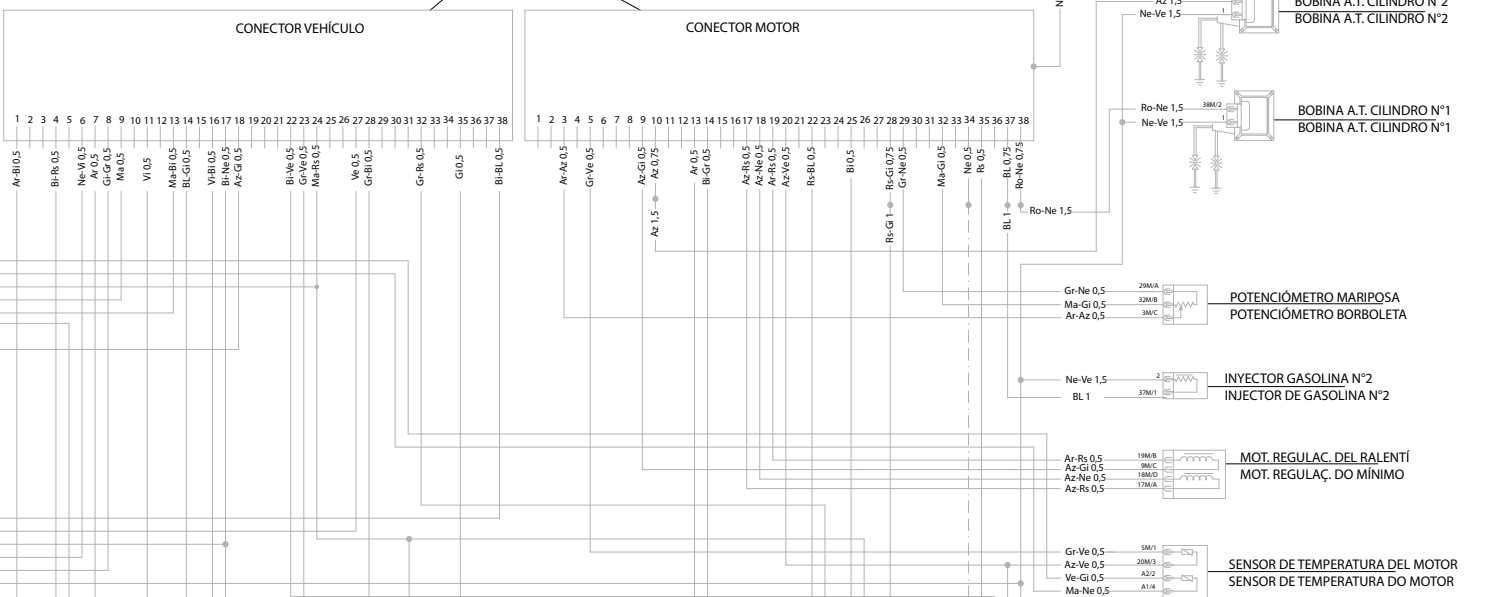

DISPOSITIVO ENCENDIDO ELECTRONICO / DISPOSITIVO DE IGNIÇÃO ELECTRONICA

Table with 2 columns: Component Name and Wire Color/Label.

Table with 2 columns: Component Name and Wire Color/Label.

Table with 2 columns: Component Name and Wire Color/Label.

Table with 2 columns: Component Name and Wire Color/Label.

Legend table for wire color codes.