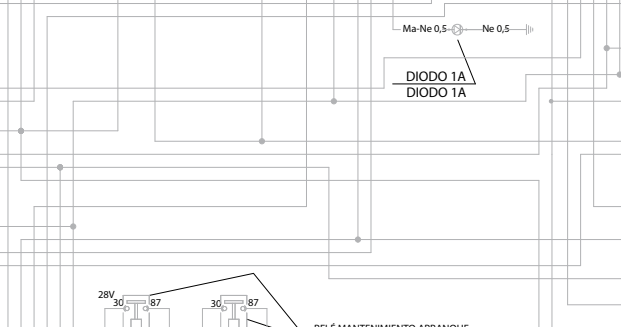

DISPOSITIVO ENCENDIDO ELECTRONICO / DISPOSITIVO DE IGNIÇÃO ELECTRONICA

Table with 2 columns: Component Name and Wire Color/Label.

Table with 2 columns: Component Name and Wire Color/Label.

Table with 2 columns: Component Name and Wire Color/Label.

Table with 2 columns: Component Name and Wire Color/Label.

Legend table for wire color codes.