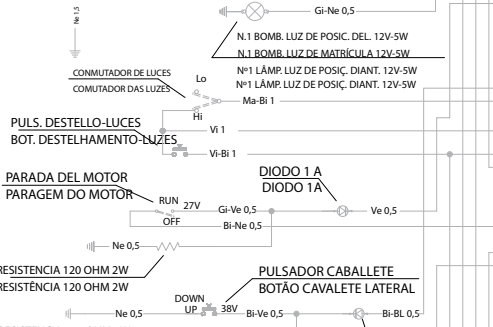

DISPOSITIVO ENCENDIDO ELECTRONICO / DISPOSITIVO DE IGNIÇÃO ELECTRONICA

Table with 2 columns: Component Name and Wire Color/Label.

Table with 2 columns: Component Name and Wire Color/Label.

Table with 2 columns: Component Name and Wire Color/Label.

Table with 2 columns: Component Name and Wire Color/Label.

Legend table for wire color codes.