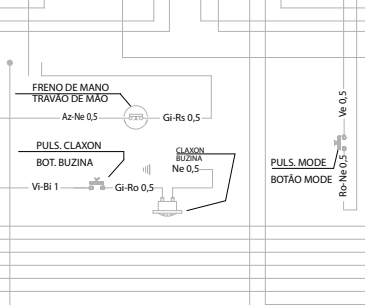

DISPOSITIVO ENCENDIDO ELECTRONICO / DISPOSITIVO DE IGNIÇÃO ELECTRONICA

Table with 2 columns: Component Name and Wire Color/Label.

Table with 2 columns: Component Name and Wire Color/Label.

Table with 2 columns: Component Name and Wire Color/Label.

Table with 2 columns: Component Name and Wire Color/Label.

Legend table for wire color codes.