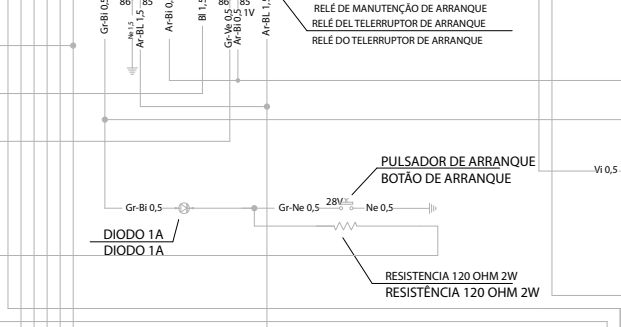

DISPOSITIVO ENCENDIDO ELECTRONICO / DISPOSITIVO DE IGNIÇÃO ELECTRONICA

Table with 2 columns: Component Name and Wire Color/Label.

Table with 2 columns: Component Name and Wire Color/Label.

Table with 2 columns: Component Name and Wire Color/Label.

Table with 2 columns: Component Name and Wire Color/Label.

Legend table for wire color codes.